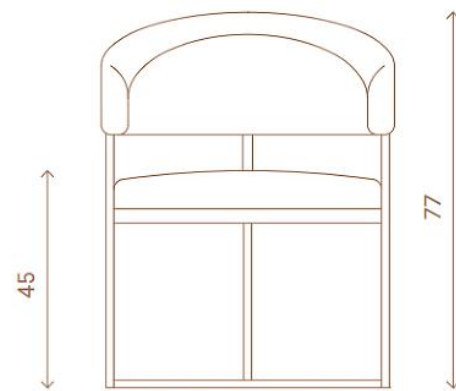

Chair: 807
Dimensions: 500*650*700

Chair: 879
Dimensions: 53*47*80

Chair: 718
Dimensions: 580*530*830

Chair: 805
Dimensions: 46*54*80

Designer Chair

Chair: 820
Dimensions: 53*55*85

Chair: 901
Dimensions: 52*63*95